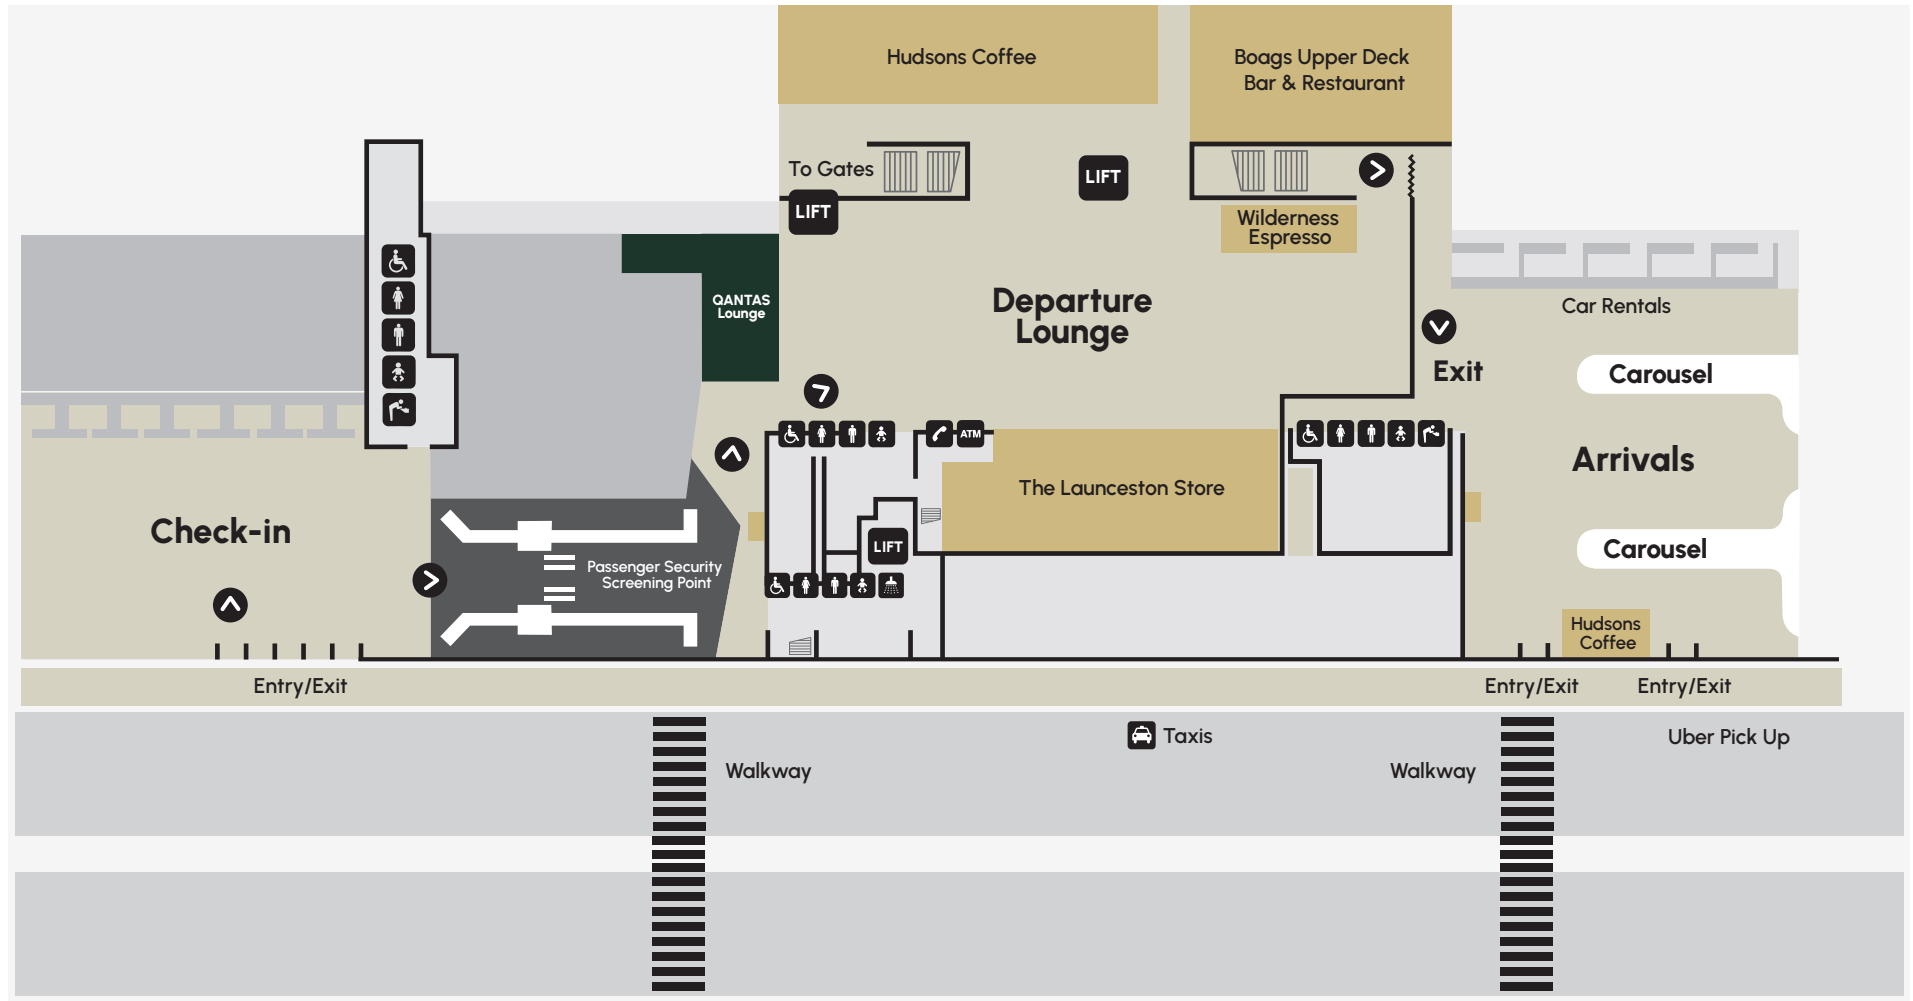

Terminal Main Level

Disabled Drop-off Vehicle Space

Lockers / Bike Racks