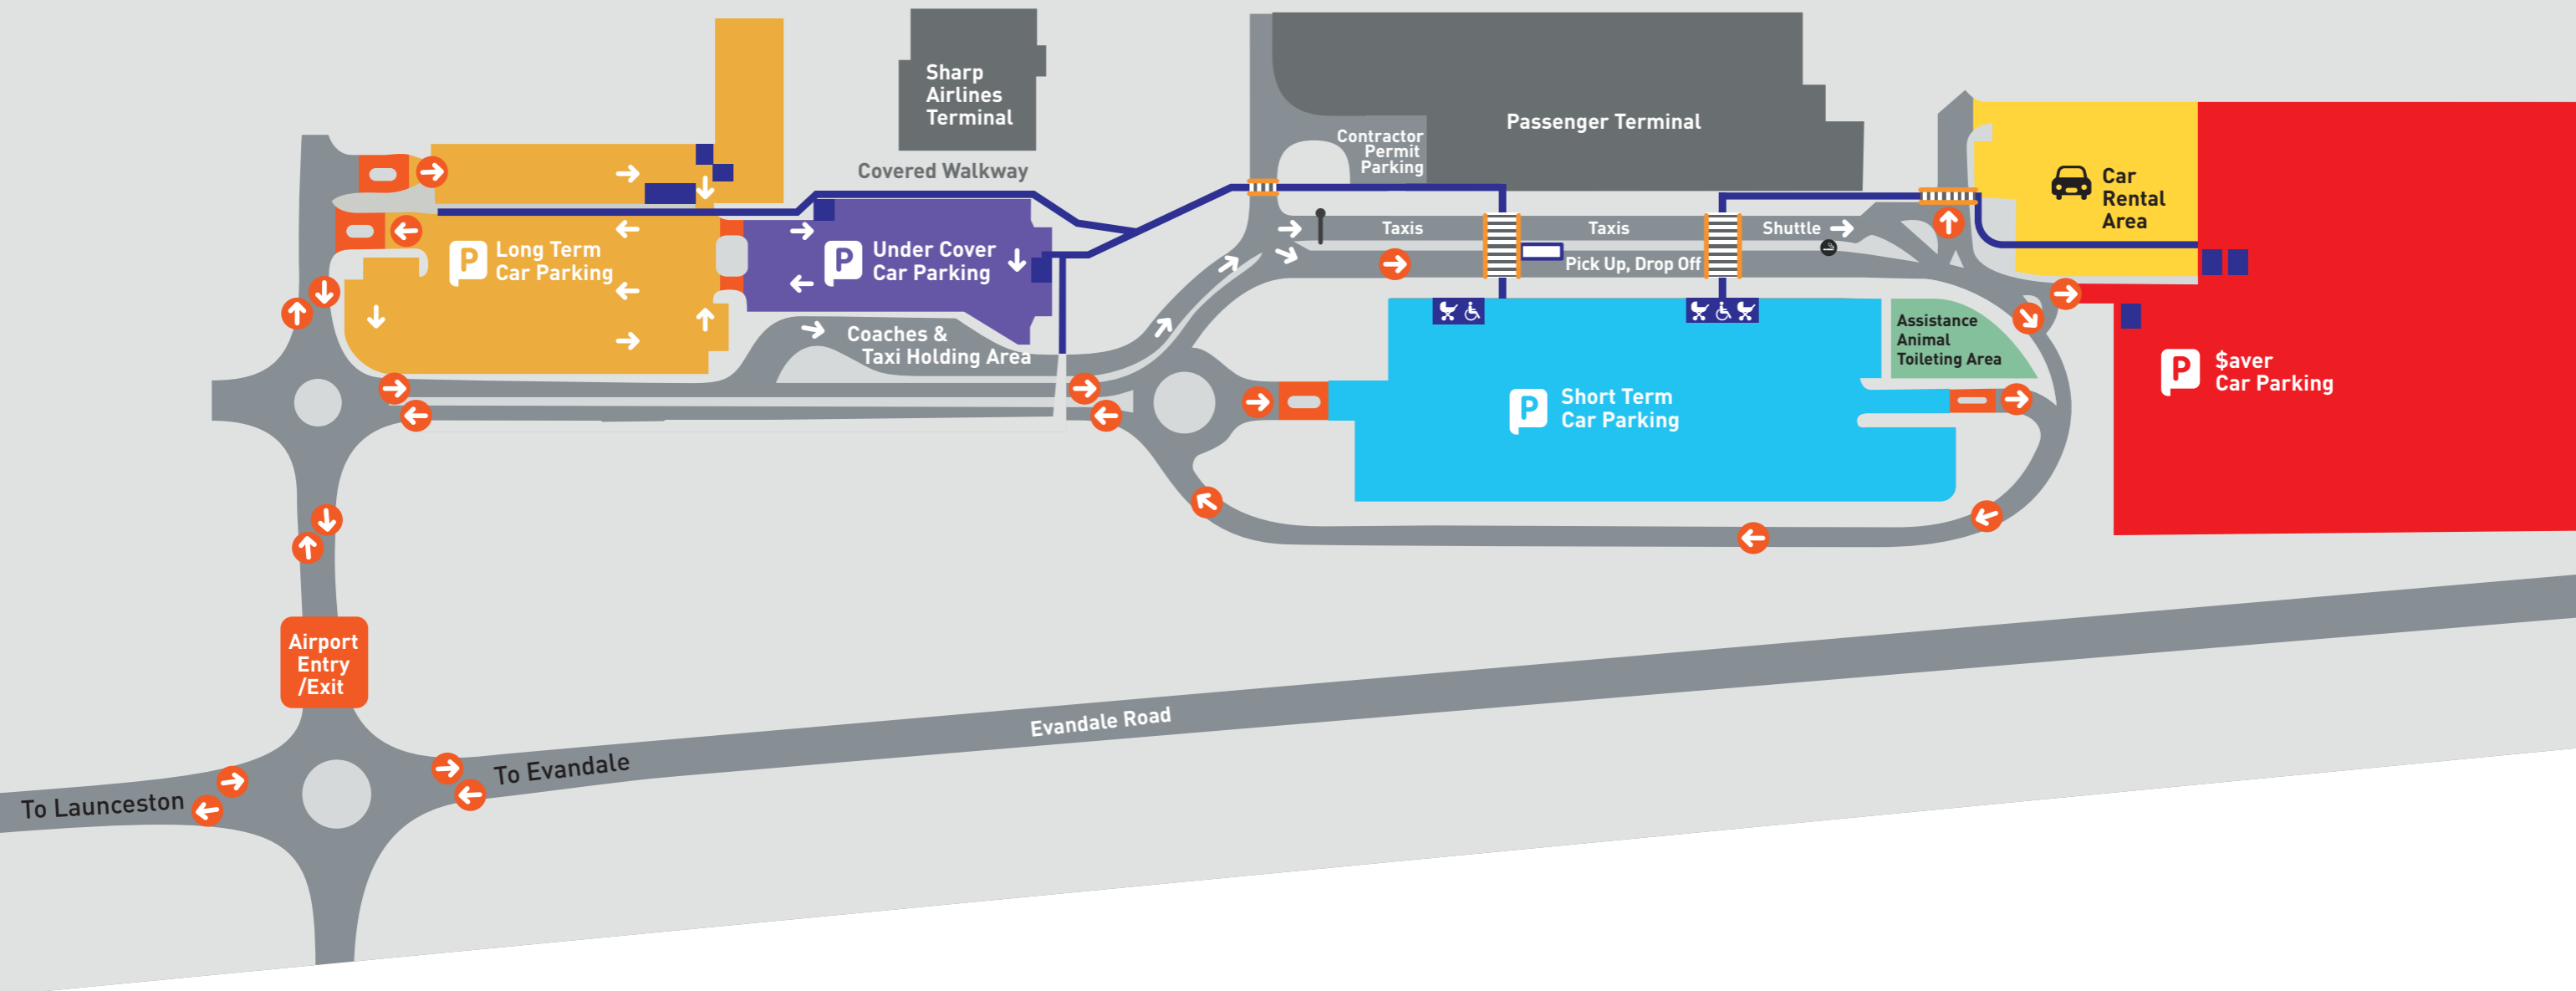

TERMINAL ACCESS & DISABLED PARKING

LEGEND

- Passenger Terminal
- Car Parking Areas
- Car Rental Area
- Disabled Parking Zone
- Family Parking Zone
- Roadways
- Disabled Access Walkways
- Traffic Flow Direction Indicators
- Tactile Marked Road Crossing Points
- Disabled Parking 5 mins
Vehicles must not be left unattended
- Assistance Animal Toileting Area
- Smoking Area