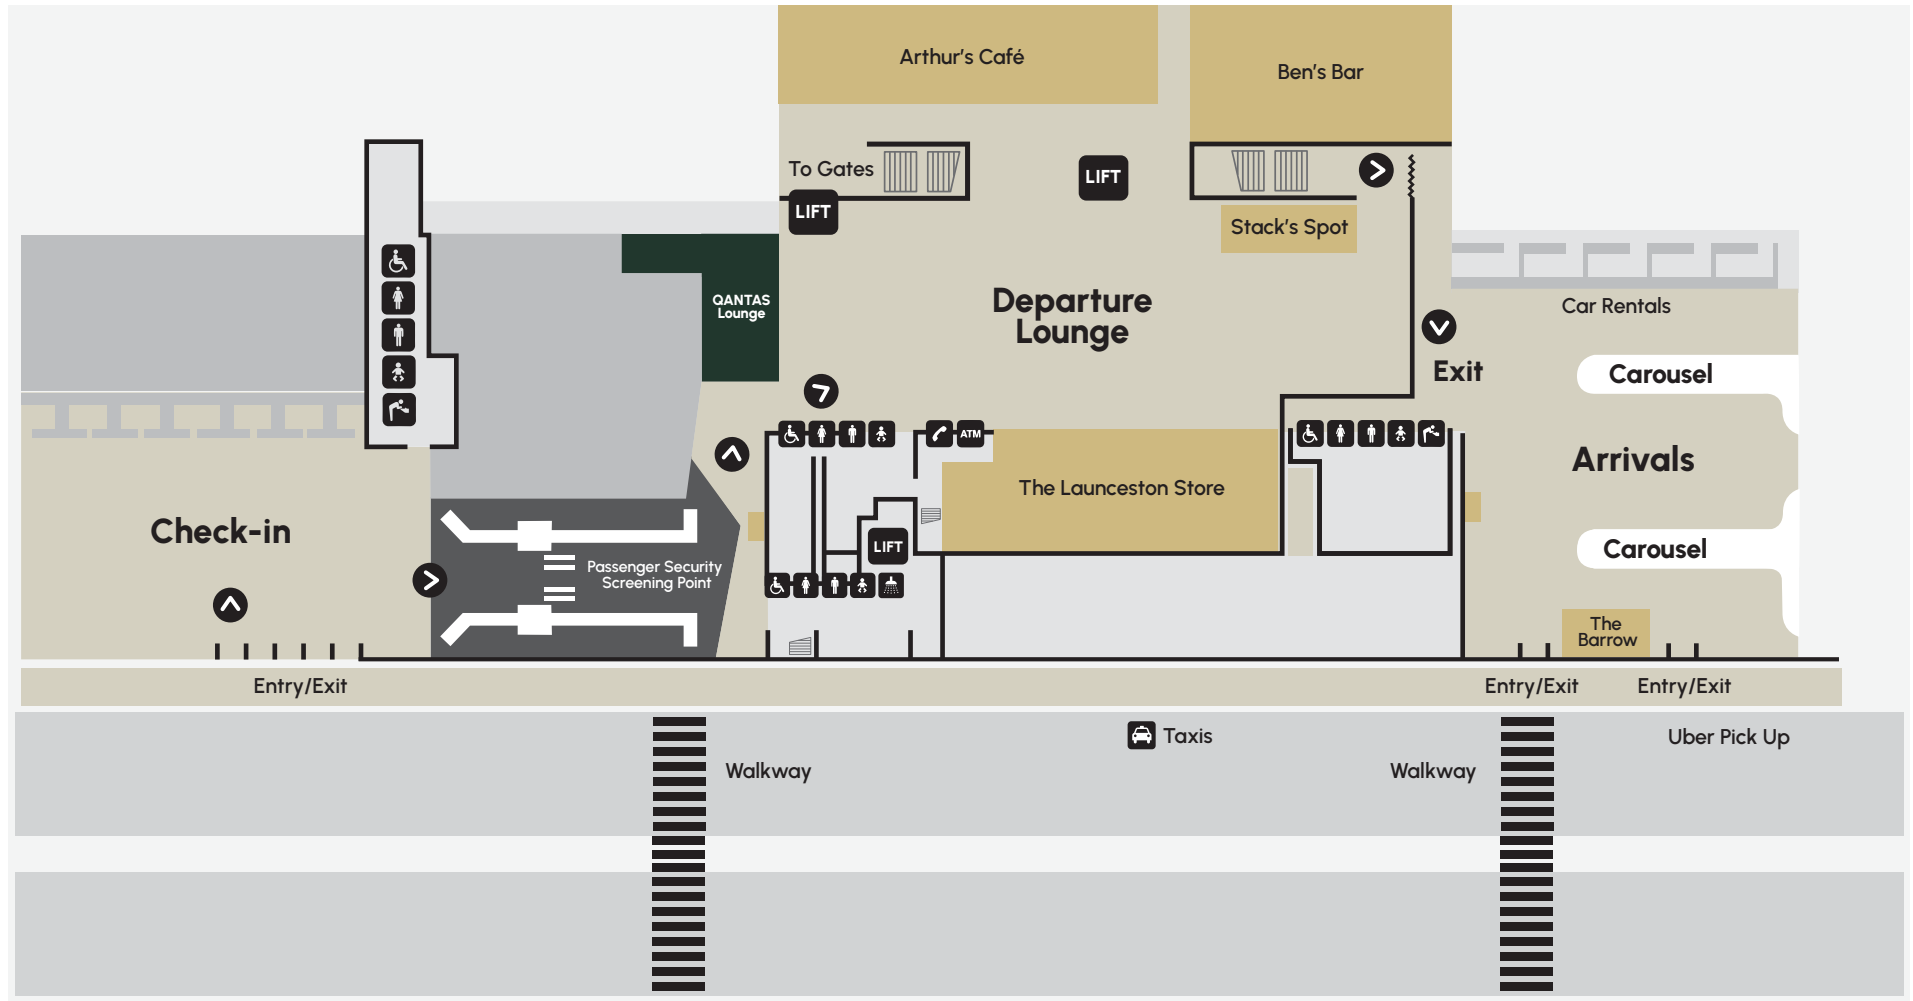

# Terminal Main Level

Disabled Drop-off Vehicle Space

Lockers / Bike Racks